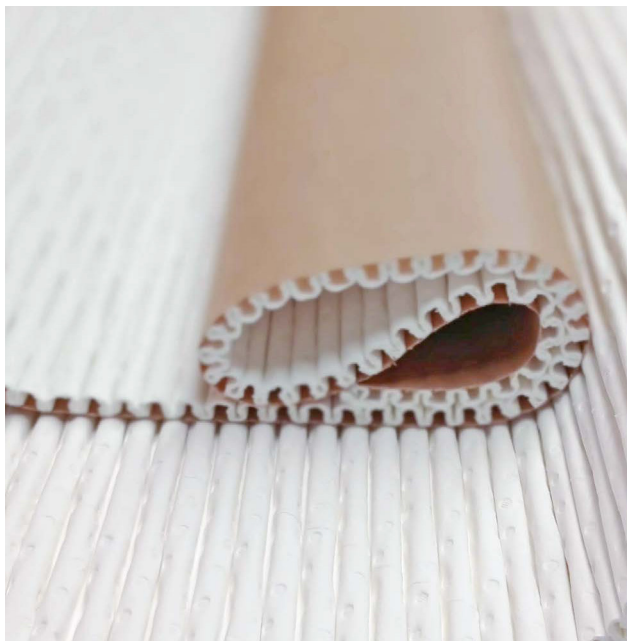

PRODUCT DETAILS

DESCRIPTION: TissuePack

TISSUE PACK SOFT

Super soft, high thickness corrugated with paper taut and multi-ply wave. The wavy it's more rigid, you can work on it weights and colors of the paper for obtain an easily rollable product in one direction but more rigid in the other.

TISSUEPACK SUPERSOFT

Super soft, high thickness corrugated with tense and wave in multivelo. The wavy is extremely soft and hugs every direction to offer greater protection with a different aesthetic result.

Both available in high wave and low wave, always and only with formats TAILOR-MADE FOR THE CUSTOMER

tissuePack onda alta

tissuePack onda bassa